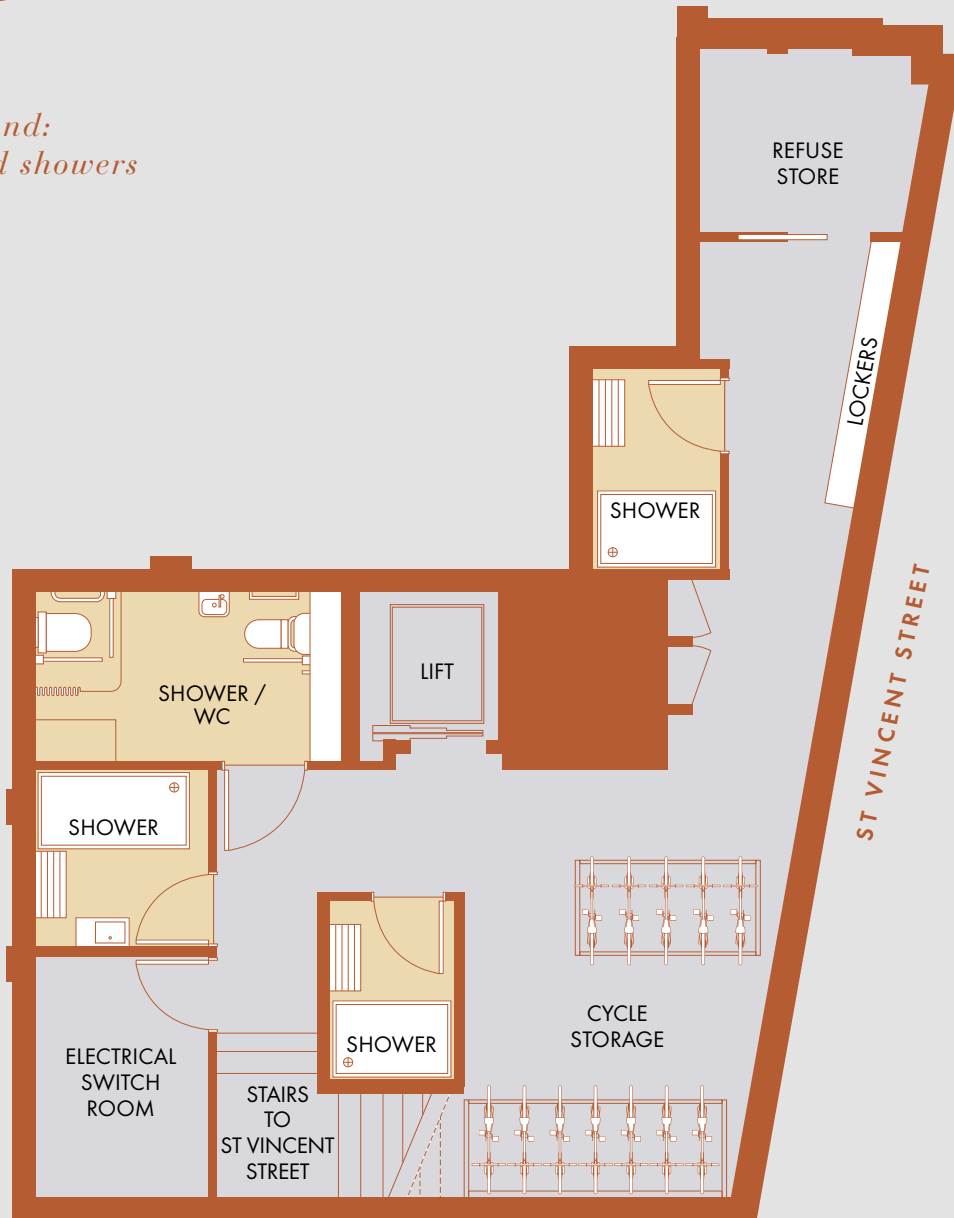

LOWER GROUND

*Lower Ground:
Cycle storage and showers*

MARYLEBONE HIGH STREET

2

KEY

- OFFICE
- CORE
- WC/SHOWERS
- CAPPED OFF SERVICES/TEA POINT