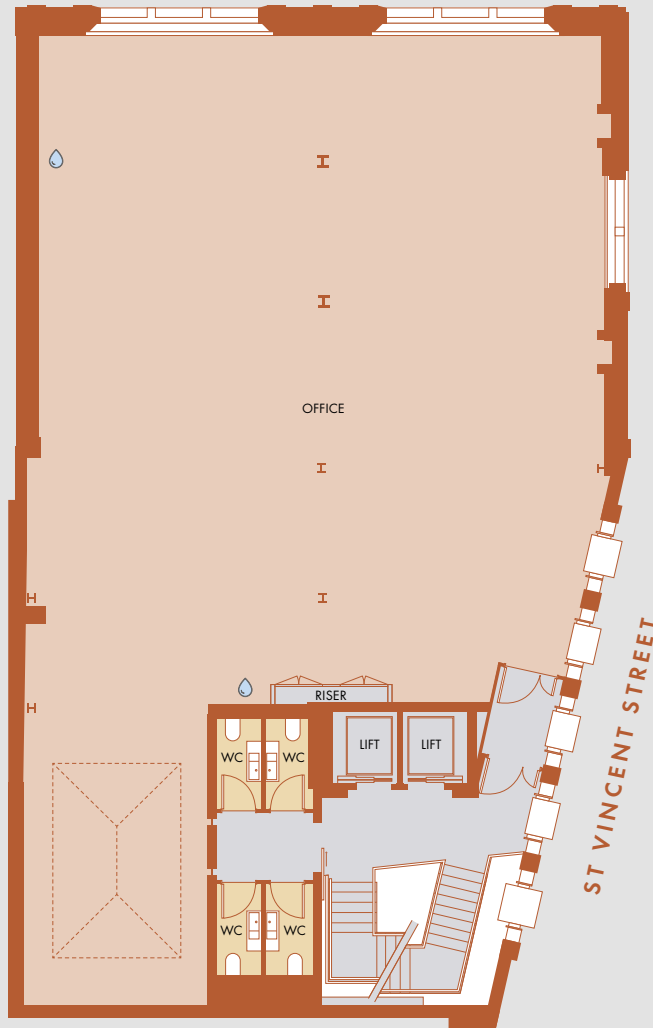

FIRST FLOOR

First Floor:
2,822 sq ft | 262.2 m²

MARYLEBONE HIGH STREET

KEY

- OFFICE
- CORE
- WC/SHOWERS
- CAPPED OFF SERVICES/TEA POINT